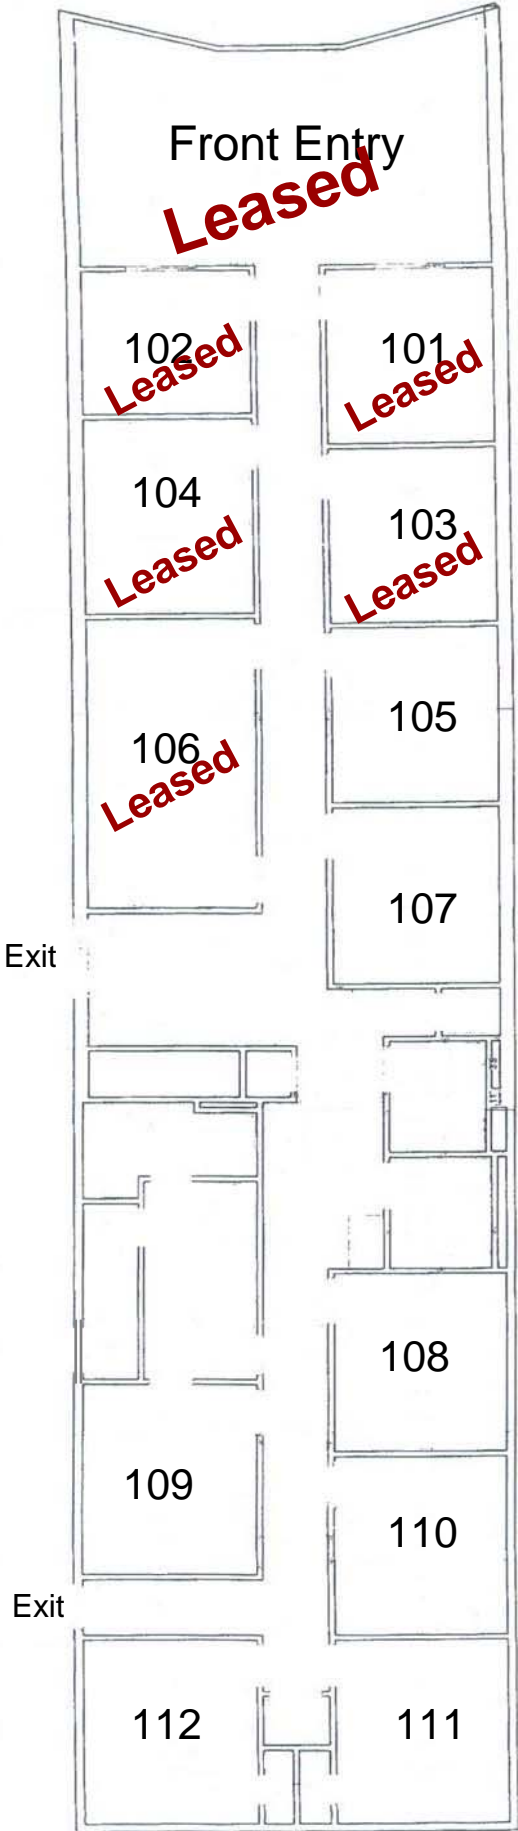

First Floor Layout

~~Suites 101 – 104 are combined retail space.~~
1100 SF for \$800/mo. **Leased**

Available Suites (1235 Total SF):

Suites 105 – 112 are office space.

Suite 105: 120 SF for \$150/mo.

~~**Suite 106:** 200 SF with window for \$300/mo.~~ **Leased**

Suite 107: 120 SF for \$150/mo.

Suite 108: 130 SF for \$150/mo.

Suite 109: Approx. 275 SF (office, kitchen, & bath) for \$400/mo.

Suite 110: 130 SF for \$150/mo.

Suite 111: 130 SF with closet for \$200/mo.

Suite 112: 130 SF with closet & window for \$250/mo.

Water, sewer, heating & air conditioning are included in lease price.

Telephone & cable are wired to every individual office.